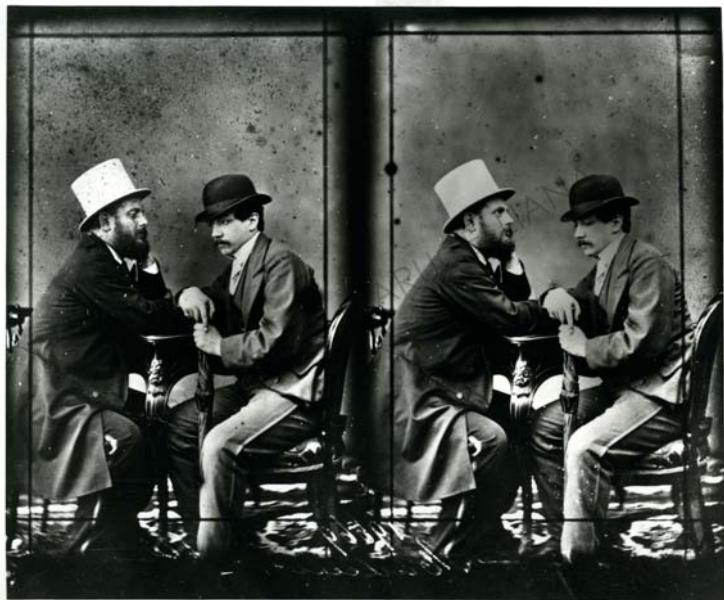

13.25r

13.25v

944138

*Diego Martelli cm ?
con la tuba bianca*

13.25

BIBLIOTECA MARUCELLIANA